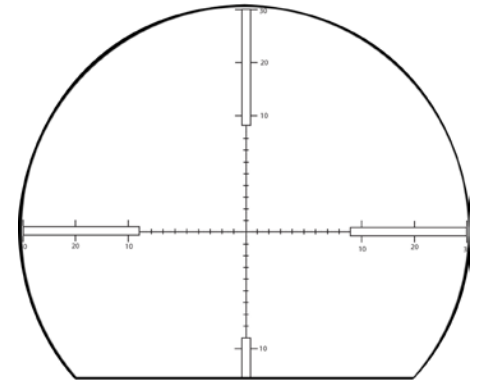

SPOTTER LRF PRO

SPOTTING SCOPE WITH BUILT-IN LRF

This device compatible with:

'D1320_M

The Spotter LRF PRO is the first of its kind—a combined spotting scope/laser rangefinder system. It makes it faster, easier and more accurate than ever before to acquire range, inclination and azimuth data on long-distance targets.

This model is built to MIL-STD-810G standards and is fully ruggedized to handle real-world military deployment. With 15-45x variable magnification, fully multi-coated optics, an etched mil-dot reticle, Bluetooth/USB output and LED display, the Spotter LRF PRO is among the most versatile optics you can bring with you to the field. This model is compatible with an Android™-based application, Bluetooth capability (BT version) with Kestrel ballistic calculator, and other peripheral devices. Users can now communicate with the SEEKER M using Newcon Optik's new NC Cronus™ app.

Optical	
Magnification (x)	15 - 45
Objective lens (mm)	60
Exit pupil diameter (mm)	4.17 - 1.34
Eye relief (mm)	25 - 26
Field of view (°)	3.4 [15x] - 1.2 [45x]
Axial resolution (center), (arcsec)	3.0
Diopters adjustment range, dpt	± 5
Device focusing range (m)	12 - ∞
Laser Rangefinder	
Eye safety	Class 1, eye safe
Wavelength (nm)	1550
1064 nm laser protection	Optional
Specified Measuring range (m)*	10 - 3,000
Display	
Aiming reticle type	Etched reticle (MIL Dot)
Display type	Customized matrix OLED
Display brightness control	Manual (8 levels)
Mechanical, Electronics and Environmental	
Dimensions (mm)	280x140x105
Weight with battery (g)	1,590
Operational temperature (°C)	-35 to +55
Storage temperature (°C)	-45 to +65
Waterproof	1m/30min
Environmental conditions	MIL-STD-810G
Tripod mounting pad	Yes
3-axis digital compass	Yes
Internal power supply	2x CR123 Lithium
Battery life (# of measurements)	5,000
Nitrogen filled	Yes
Interface	USB, Bluetooth (Optional)

*2.3m x 2.3m NATO standard target