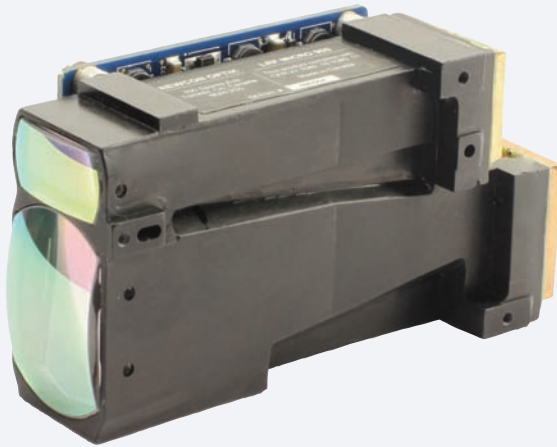

LRF MICRO CI

LASER RANGEFINDER

Designed for OEM integration, Newcon Optik's LRF MICRO CI laser rangefinder module provides accurate measurements for fire control systems, industrial machinery, border surveillance stations, weapon mounted systems and countless other applications. The MICRO CI unit is barely larger than a deck of cards. The LRF MICRO CI is one of four members of the MICRO family (MICRO, MICRO 1550, MICRO 1550 CI)

The unit range capability stretches out to 5.500m (2,000 to NATO target). The MICRO CI utilizes a 1550nm laser that cannot be seen by image intensified night vision systems, making it ideal for defense applications. The module supports the USB interface. Other features include gating capability, fast scan mode, speed measurement, and object selection among others.

Rangefinder	LRF MICRO CI
Eye safety	Class 1, eye-safe
Wavelength (nm)	905
Specific measurement range, (m):	
Vehicle size NATO target, 2.3 x 2.3, albedo 0.3	2,000
Human size NATO target, 1.0 x 1.0, albedo 0.1	1,000
Conditions: Visibility ≥ 14 km	
Distance measurement accuracy (m)	± 1
Azimuth measurement accuracy ($^{\circ}$)	± 1
Inclination measurement accuracy ($^{\circ}$)	± 1
Speed detection	✓
Measuring time, distance (seconds)	0.1
Simultaneously detected targets	Multiple
First/last target logic	✓
Gating capability	✓
Gating step (m)	100
Mechanics, Electronics & Environmental	
Dimensions without compass (mm)	88x48x30
Weight (g)	120 (CI)
Interface	UART, USB
Power source	5 - 15V DC
Operating temperature range ($^{\circ}$ C)	-40 to +50
Storage temperature range ($^{\circ}$ C)	-40 to +60