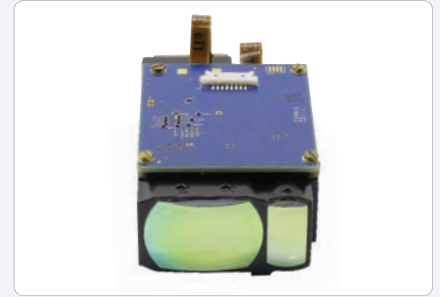

LRF MICRO CI

LASER RANGEFINDER

DELIVERY SET

Supplied with the following standard accessories:

- Communication/power cable
- LRF communication protocol documentation
- Operation manual
- Hard transport case

ACCESSORIES

Rear View

Canadian Loonie shown for comparison

LRF MICRO CI LASER RANGEFINDER