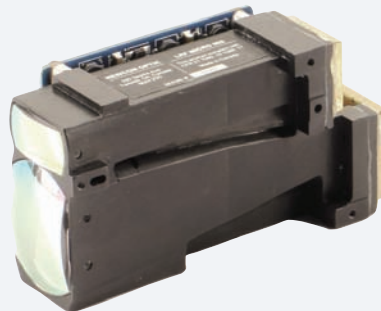

LRF MICRO CI

LASER RANGEFINDER

Designed for OEM integration, Newcon Optik's LRF MICRO CI laser rangefinder module provides accurate measurements for fire control systems, industrial machinery, border surveillance stations, weapon mounted systems and countless other applications. The MICRO CI unit is barely larger than a deck of cards. The LRF MICRO CI is one of four members of the MICRO family (MICRO, MICRO 1550, MICRO 1550 CI)

The unit range capability stretches out to 5.500m (2,000 to NATO target). The MICRO CI utilizes a 1550nm laser that cannot be seen by image intensified night vision systems, making it ideal for defense applications. The module supports the USB interface. Other features include gating capability, fast scan mode, speed measurement, and object selection among others.

LRF MICRO CI LASER RANGEFINDER

LRF MICRO CI

LASER RANGEFINDER

DELIVERY SET

Supplied with the following standard accessories:

- Communication/power cable
- LRF communication protocol documentation
- Operation manual
- Hard transport case

ACCESSORIES

Delivery Set

Back View

Rear View

Typical use of LRF MICRO (1550) CI
Image courtesy of IEC infrared systems

Canadian Loonie shown for comparison

LRF MICRO CI LASER RANGEFINDER