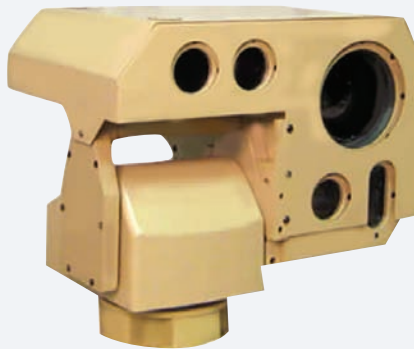

LRF MICRO CI

LASER RANGEFINDER

Designed for OEM integration, Newcon Optik's LRF MICRO CI laser rangefinder module provides accurate measurements for fire control systems, industrial machinery, border surveillance stations, weapon mounted systems and countless other applications. The MICRO CI unit is barely larger than a deck of cards. The LRF MICRO CI is one of four members of the MICRO family (MICRO, MICRO 1550, MICRO 1550 CI)

The unit range capability stretches out to 5.500m (2,000 to NATO target). The MICRO CI utilizes a 1550nm laser that cannot be seen by image intensified night vision systems, making it ideal for defense applications. The module supports the USB interface. Other features include gating capability, fast scan mode, speed measurement, and object selection among others.

Rangefinder	LRF MICRO CI
Eye safety	Class 1, eye-safe
Wavelength (nm)	905
Specific measurement range, (m):	
Vehicle size NATO target, 2.3 x 2.3, albedo 0.3	2,000
Human size NATO target, 1.0 x 1.0, albedo 0.1	1,000
Conditions: Visibility ≥ 14 km	
Distance measurement accuracy (m)	± 1
Azimuth measurement accuracy ($^{\circ}$)	± 1
Inclination measurement accuracy ($^{\circ}$)	± 1
Speed detection	✓
Measuring time, distance (seconds)	0.1
Simultaneously detected targets	Multiple
First/last target logic	✓
Gating capability	✓
Gating step (m)	100
Mechanics, Electronics & Environmental	
Dimensions without compass (mm)	88x48x30
Weight (g)	120 (CI)
Interface	UART, USB
Power source	5 - 15V DC
Operating temperature range ($^{\circ}$ C)	-40 to +50
Storage temperature range ($^{\circ}$ C)	-40 to +60

ACCESSORIES

Delivery Set

Back View

Rear View

Typical use of LRF MICRO (1550) CI
Image courtesy of IEC infrared systems

Canadian Loonie shown for comparison

LRF MICRO CI LASER RANGEFINDER