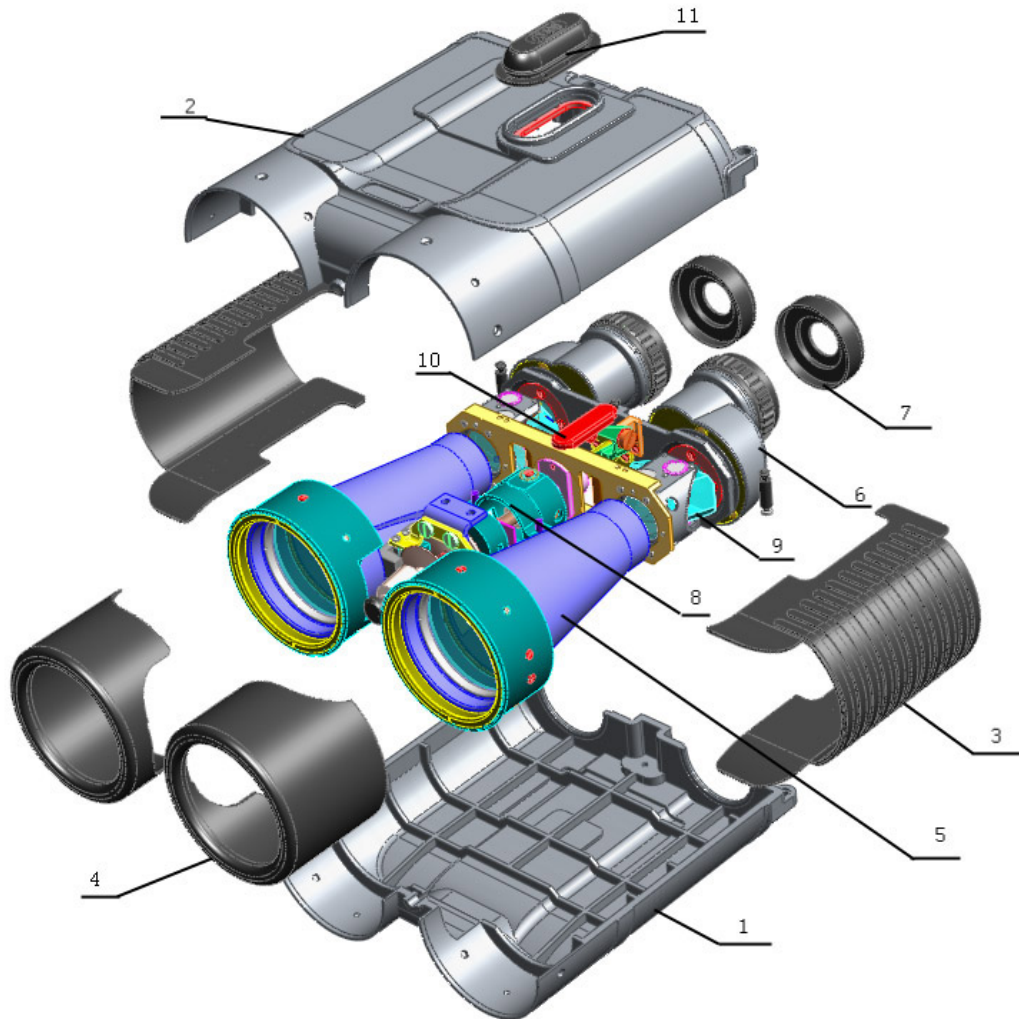

SIB 20x50 ILLUSTRATED PARTS LIST

1. Bottom cover
2. Top cover
3. Side rubberized covers – 2 pieces
4. Objective lens covers – 2 pieces
5. Objective lens module
6. Eye piece assembly module
7. Rubber Eyepieces – 2 pieces
8. Stabilization mechanism
9. Prism block
10. Stabilization activation button
11. Stabilizer activation button cover