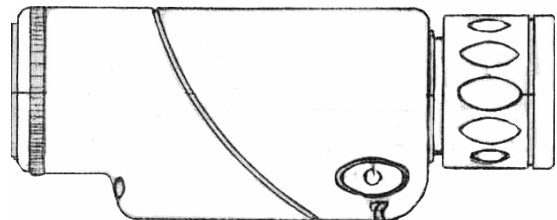

## Super Mini N.V. Monocular World's Smallest Night Vision Device

The Super Mini N.V. Monocular is the world's smallest night vision device. Compact, light weight and ergonomic. This device fits easily in your pocket, with a convenient pen style clip. Contains an IR LED (infrared light emitting diode) which automatically adjusts to changing light conditions. This automatic feature allows the monocular to be operated with just one button.

SPECS:	
Generation	1
Magnification, x	1.5
Field of View, deg.	22°
Operating illumination	From moon light to stars' light
IR LED (infrared light emitting diode) illuminator	Built In
Dioptric correction	± 4
Tube Resolution, lp/mm	36-40
Power supply	2x SR44W
Battery life, hours	10
Dimensions, mm	32x40x105
Weight, g	150