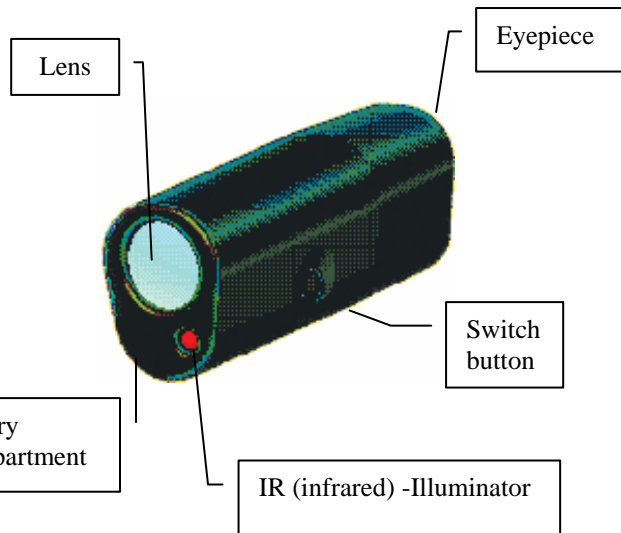

## Super Mini N.V. Monocular World's Smallest Night Vision Device

The Super Mini N.V. Monocular is the world's smallest night vision device. Compact, light weight and ergonomic. This device fits easily in your pocket, with a convenient pen style clip. Contains an IR LED (infrared light emitting diode) which automatically adjusts to changing light conditions. This automatic feature allows the monocular to be operated with just one button.

SPECS:	
Generation	1
Magnification, x	1.5
Field of View, deg.	22°
Operating illumination	From moon light to stars' light
IR LED (infrared light emitting diode) illuminator	Built In
Dioptric correction	± 4
Tube Resolution, lp/mm	36-40
Power supply	2x SR44W
Battery life, hours	10
Dimensions, mm	32x40x105
Weight, g	150

### FEATURES:

- Rugged body