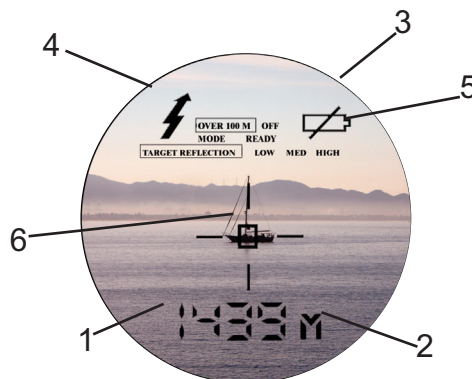

# LRB 7x50 - CLOSE RANGE BINOCULARS

LRB 7x50 laser rangefinder binoculars equipped with powerful eye-safe laser and FMC optics enable ranging targets up to a distance of 1,500 meters while providing a sharp clear image. A single advanced unit combines features of two optical devices in one ergonomic rubberized body.

Compact, lightweight and weatherproof, LRB 7x50 binoculars measure distance in meters and yards, keep last 10 measurements in memory, feature target quality indicator and a variable reticle shape.

### Specifications

Magnification	7x
Objective lens	50 mm
Exit pupil diameter	7 mm
Eye relief	25 mm
Field of view	5°
Interpupillary distance	58-72 mm
Diopter adjustment range	±4

### Range Finder

Laser type	905 nm class 1 eye safe
Measuring distance range	20-1,500
Accuracy	±1 m
Resolution	1 m
Measurement time	<1 sec
Meters/Yards display	V
Last 10 readings recall	V
Reticle shape selection	V
Target quality indicator	V
Automatic rain mode	V
'Best Target' measurement	V