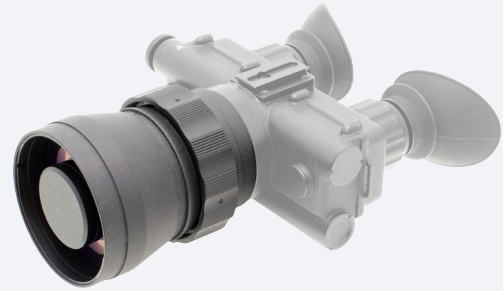

NVS LENSES

NIGHT VISION ADD-ON LENSES

NVS 7 - 3x

NVS 7 - 4x

NVS 7 - 5x

NVS 7 - 8x

These high performance 3x, 4x, 5x and 8x lenses easily mount to the objective lens of many night vision devices including Newcon Optik's NVS series and US-style PVS devices.

Each add-on lens is either threaded or snapped onto the objective lens of the night vision device. A convenient flip-up objective lens cover, removable rear lens cap and carrying case allow for safe storage and transportation.

Optical / Mechanical	NVS Lens 3x	NVS Lens 4x	NVS Lens 5x	NVS Lens 8x
Magnification (x)	3	4	5	8
Field of view (°)	13	10	8	5
Objective F	1.5	2.0	2.3	2.0
Objective focal length (mm)	afocal	115	130	240
Focus range (m)	5 - ∞	10 - ∞	10 - ∞	10 - ∞
Dimensions (mm)	70x68x88	65x65x80	84x84x95	140x132x130
Weight (g)	206	213	384	1,182
Compatibility	NVS 7/NVS 14 PVS 7/ PVS 14	NVS 7	NVS 7/NVS 14 PVS 7/ PVS 14	NVS 7 PVS 7

NIGHT VISION ADD-ON LENSES

NVS LENSES

NIGHT VISION ADD-ON LENSES

DELIVERY SET

Supplied with the following standard and optional accessories:

- Soft carrying case
- Adapter (For 3x lens or PVS Type devices)
- Objective lens cover