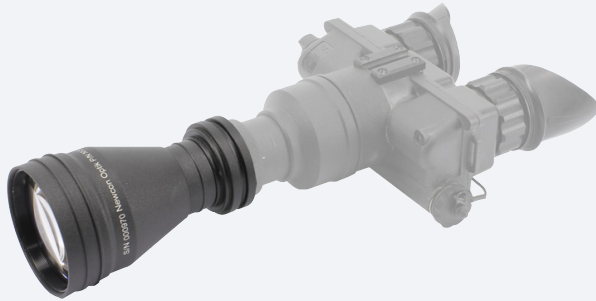

NVS LENSES

NIGHT VISION ADD-ON LENSES

NVS 7 - 3x

NVS 7 - 4x

NVS 7 - 5x

NVS 7 - 8x

These high performance 3x, 4x, 5x and 8x lenses easily mount to the objective lens of many night vision devices including Newcon Optik's NVS series and US-style PVS devices.

Each add-on lens is either threaded or snapped onto the objective lens of the night vision device. A convenient flip-up objective lens cover, removable rear lens cap and carrying case allow for safe storage and transportation.

Optical / Mechanical	NVS Lens 3x	NVS Lens 4x	NVS Lens 5x	NVS Lens 8x
Magnification (x)	3	4	5	8
Field of view (°)	13	10	8	5
Objective F	1.5	2.0	2.3	2.0
Objective focal length (mm)	afocal	115	130	240
Focus range (m)	5 - ∞	10 - ∞	10 - ∞	10 - ∞
Dimensions (mm)	70x68x88	65x65x80	84x84x95	140x132x130
Weight (g)	206	213	384	1,182
Compatibility	NVS 7/NVS 14 PVS 7/ PVS 14	NVS 7	NVS 7/NVS 14 PVS 7/ PVS 14	NVS 7 PVS 7

NIGHT VISION ADD-ON LENSES

NVS LENSES

NIGHT VISION ADD-ON LENSES

DELIVERY SET

Supplied with the following standard and optional accessories:

- Soft carrying case
- Adapter (For 3x lens or PVS Type devices)
- Objective lens cover