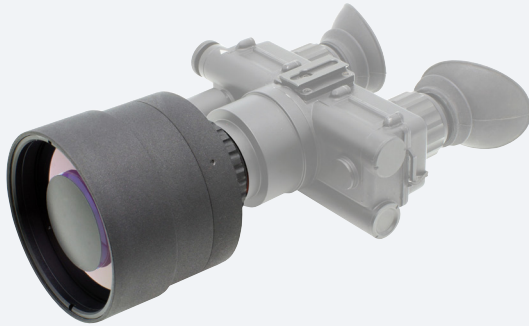

NVS LENSES

NIGHT VISION ADD-ON LENSES

NVS 7 - 3x

NVS 7 - 4x

NVS 7 - 5x

NVS 7 - 8x

These high performance 3x, 4x, 5x and 8x lenses easily mount to the objective lens of many night vision devices including Newcon Optik's NVS series and US-style PVS devices.

Each add-on lens is either threaded or snapped onto the objective lens of the night vision device. A convenient flip-up objective lens cover, removable rear lens cap and carrying case allow for safe storage and transportation.

Optical / Mechanical	NVS Lens 3x	NVS Lens 4x	NVS Lens 5x	NVS Lens 8x
Magnification (x)	3	4	5	8
Field of view (°)	13	10	8	5
Objective F	1.5	2.0	2.3	2.0
Objective focal length (mm)	afocal	115	130	240
Focus range (m)	5 - ∞	10 - ∞	10 - ∞	10 - ∞
Dimensions (mm)	70x68x88	65x65x80	84x84x95	140x132x130
Weight (g)	206	213	384	1,182
Compatibility	NVS 7/NVS 14 PVS 7/ PVS 14	NVS 7	NVS 7/NVS 14 PVS 7/ PVS 14	NVS 7 PVS 7

NIGHT VISION ADD-ON LENSES

NVS LENSES

NIGHT VISION ADD-ON LENSES

DELIVERY SET

Supplied with the following standard and optional accessories:

- Soft carrying case
- Adapter (For 3x lens or PVS Type devices)
- Objective lens cover