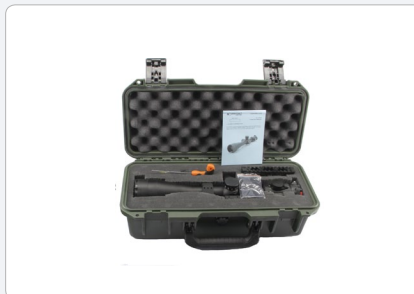

NC 4-24x56

LED-LIT TACTICAL VARIABLE ZOOM RIFLESCOPE

Display

The NC 4-24x56 is a daytime rifle scope which features variable magnification and is designed for use on a variety of weapon platforms. The rifle scope features a Mil-Dot or MoA reticle positioned in the first focal plane of the eyepiece, ensuring permanent sizing of the reticle regardless of the variable magnification setting being utilized. The reticle is LED-lit.

Ideal for acquiring small targets at long distances, the rifle scope is equipped with a central system parallax adjustment, effective for ranges of 50 meters to infinity. The rifle scope incorporates windage adjustment and elevation adjustment. The unit has tactile/audible step adjustments.

DELIVERY SET

Supplied with the following standard accessories:

- Sunshade hood
- Tool set for weapon-mounting
- Operation manual
- Cleaning cloth

OPTIONAL ACCESSORIES

LENSPEN

QR Mount (30mm)

NVS 27M

Hard Case