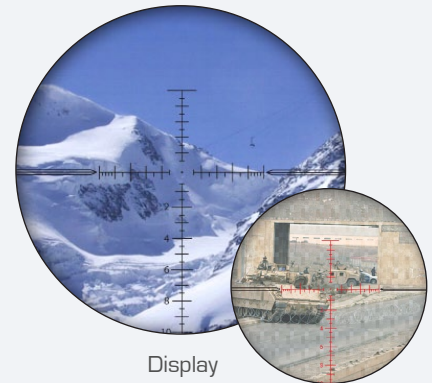

NC 4-24x56

LED-LIT TACTICAL VARIABLE ZOOM RIFLESCOPE

Display

The NC 4-24x56 is a daytime rifle scope which features variable magnification and is designed for use on a variety of weapon platforms. The rifle scope features a Mil-Dot or MoA reticle positioned in the first focal plane of the eyepiece, ensuring permanent sizing of the reticle regardless of the variable magnification setting being utilized. The reticle is LED-lit.

Ideal for acquiring small targets at long distances, the rifle scope is equipped with a central system parallax adjustment, effective for ranges of 50 meters to infinity. The rifle scope incorporates windage adjustment and elevation adjustment. The unit has tactile/audible step adjustments.

Optics	NC 4-24x56
Minimum magnification (x)	4
Maximum magnification (x)	24
Objective lens diameter (mm)	56
Tube diameter (mm)	30
Exit pupil diameter @ 4x (mm)	7
Exit pupil diameter @ 24x (mm)	1.85
Field of view @100 y @ 4x (ft)	23.9
Field of view @100 y @ 24x (ft)	2.7
Eye relief (mm)	100
Diopter adjustment range	±2
Ballistics	
Reticle pattern	MOA or Mil-Dot
Lit reticle	✓
Windage adjustment step (MOA)	0.25
Windage adjustment range (MOA)	60
Elevation adjustment step (MOA)	0.25
Elevation adjustment range (MOA)	60

NC 4-24x56

LED-LIT TACTICAL VARIABLE ZOOM RIFLESCOPE

Mechanics, Electronics & Environmental

Dimensions (mm)	386x70x70
Weight (kg), w/o mount	<0.8
Shock resistance (G)	1,000
Battery type	CR 2032 (3V)
Battery life, maximum (hours)	100
Operating temperature range (°C)	-30 to +50
Storage temperature range (°C)	-35 to +60
Humidity (%)	98
Waterproofing	MIL-STD-810G