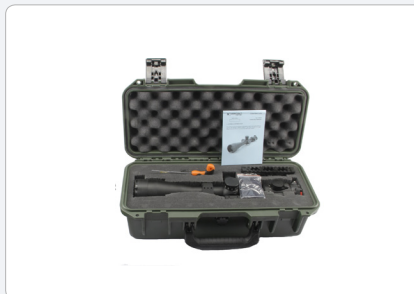

NC 3-12x56

LED-LIT TACTICAL VARIABLE ZOOM RIFLESCOPE

Mechanics, Electronics & Environmental	
Dimensions (mm)	328x69x65
Weight (g)	695 (w/o mount)
Shock resistance (G)	500
Battery type	CR 2032 (3 V)
Battery life, maximum (hours)	100
Operating temperature range (°C)	-50 to +50
Storage temperature range (°C)	-52 to +55
Humidity (%)	98
Waterproofing	MIL-STD-810G

DELIVERY SET

Supplied with the following standard accessories:

- Objective lens cover
- Eyepiece cover
- Cleaning cloth
- 1x CR 2032 battery
- Operation manual
- Soft case

OPTIONAL ACCESSORIES

Hard Case