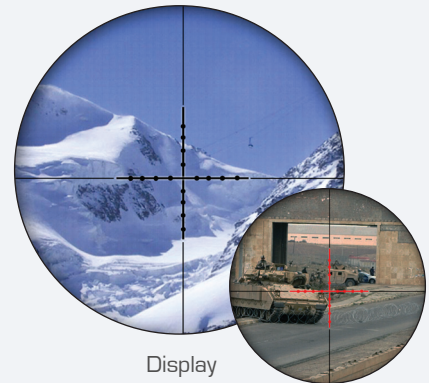

NC 3-12x56

LED-LIT TACTICAL VARIABLE ZOOM RIFLESCOPE

The NC 3-12x56 is a daytime rifle scope which features variable magnification and is designed for use on a variety of weapon platforms. The rifle scope features a Mil-Dot reticle positioned in the second focal plane of the eyepiece, ensuring permanent sizing of the reticle regardless of the variable magnification setting being utilized. The reticle is LED-lit with 11 adjustable brightness levels to choose from.

Ideal for acquiring small targets at long distances, the rifle scope is equipped with a central system parallax adjustment, effective for ranges of 50 metres to infinity. The rifle scope incorporates windage adjustment (the multi-revolving scheme) and elevation adjustment (single-revolving scheme). The unit has tactile/audible step adjustments.

Optics	NC 3-12x56
Minimum magnification (x)	3
Maximum magnification (x)	12
Objective lens diameter (mm)	56
Exit pupil diameter @ 3x (mm)	18.6
Exit pupil diameter @ 12x (mm)	4.7
Field of view @100 yards @ 3x (feet)	36
Field of view @100 yards @ 12x (feet)	9
Eye relief (mm)	100
Diopter adjustment range	±3
Ballistics	
Reticle pattern	Mil-Dot
Lit reticle	✓
Lit reticle colour	Red
Adjustable reticle brightness	✓
Windage adjustment step (MOA)	0.25
Windage adjustment range (MOA)	120
Elevation adjustment step (MOA)	0.25
Elevation adjustment range (MOA)	340

NC 3-12x56

LED-LIT TACTICAL VARIABLE ZOOM RIFLESCOPE

Mechanics, Electronics & Environmental	
Dimensions (mm)	328x69x65
Weight (g)	695 (w/o mount)
Shock resistance (G)	500
Battery type	CR 2032 (3 V)
Battery life, maximum (hours)	100
Operating temperature range (°C)	-50 to +50
Storage temperature range (°C)	-52 to +55
Humidity (%)	98
Waterproofing	MIL-STD-810G