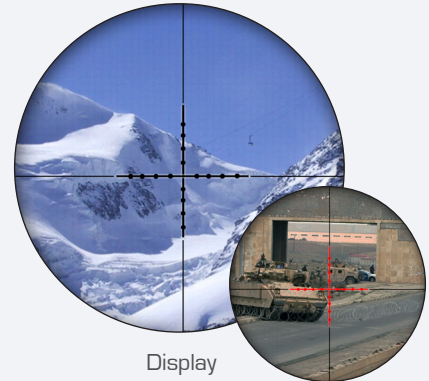

NC 3-12x56

LED-LIT TACTICAL VARIABLE ZOOM RIFLESCOPE

The NC 3-12x56 is a daytime rifle scope which features variable magnification and is designed for use on a variety of weapon platforms. The rifle scope features a Mil-Dot reticle positioned in the first focal plane of the eyepiece, ensuring permanent sizing of the reticle regardless of the variable magnification setting being utilized. The reticle is LED-lit with 11 adjustable brightness levels to choose from.

Ideal for acquiring small targets at long distances, the rifle scope is equipped with a central system parallax adjustment, effective for ranges of 50 metres to infinity. The rifle scope incorporates windage adjustment (the multi-revolving scheme) and elevation adjustment (single-revolving scheme). The unit has tactile/audible step adjustments.

Optics	NC 3-12x56
Minimum magnification (x)	3
Maximum magnification (x)	12
Objective lens diameter (mm)	56
Exit pupil diameter @ 3x (mm)	18.6
Exit pupil diameter @ 12x (mm)	4.7
Field of view @100 yards @ 3x (feet)	36
Field of view @100 yards @ 12x (feet)	9
Eye relief (mm)	100
Diopter adjustment range	±3
Ballistics	
Reticle pattern	Mil-Dot
Lit reticle	✓
Lit reticle colour	Red
Adjustable reticle brightness	✓
Windage adjustment step (MOA)	0.25
Windage adjustment range (MOA)	120
Elevation adjustment step (MOA)	0.25
Elevation adjustment range (MOA)	340